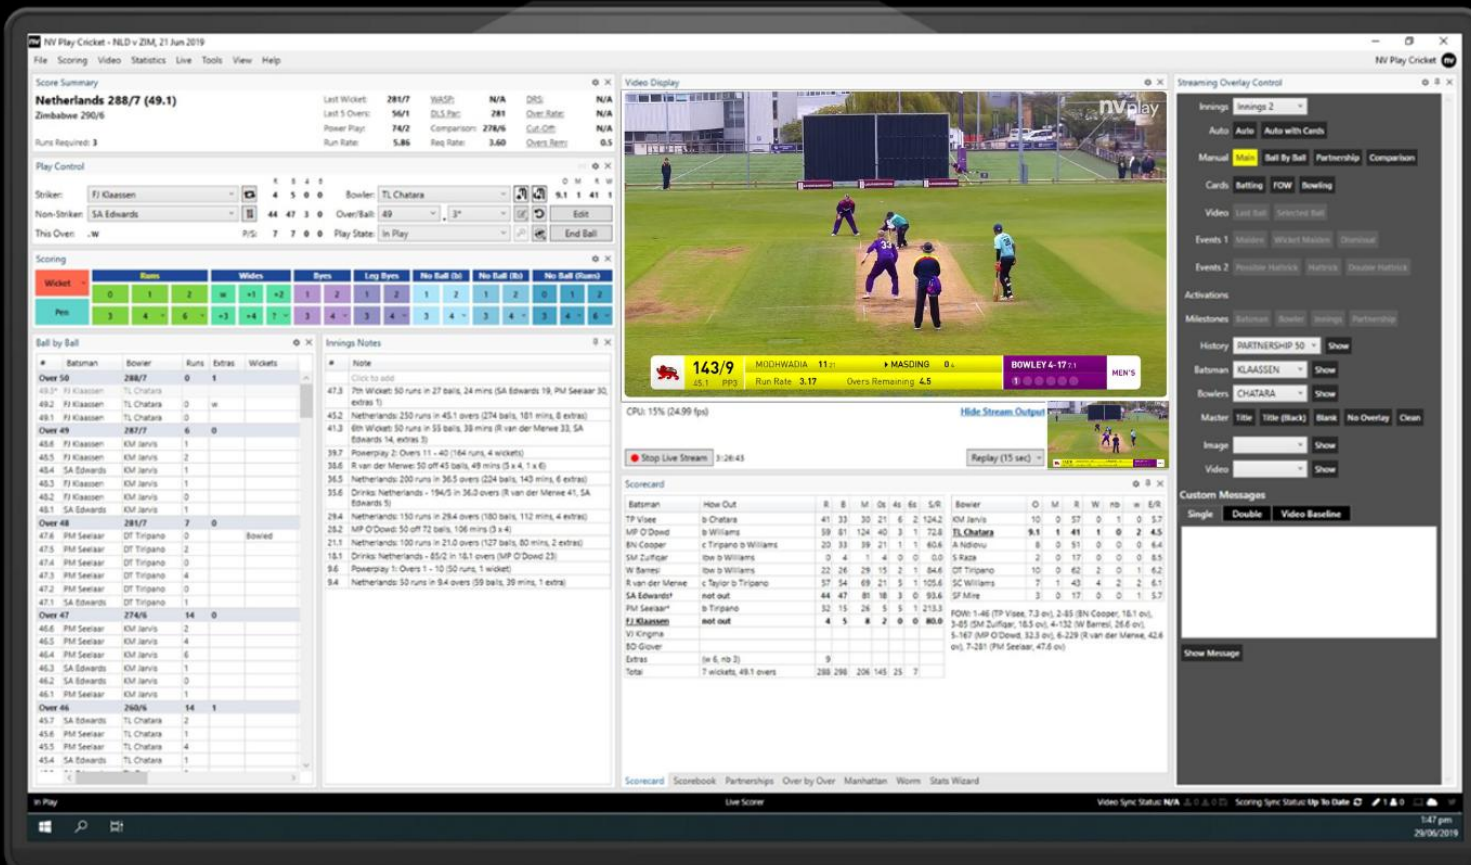

Options for both automated 'lock and leave' and fully produced live streams with a wide selection of broadcast quality graphics updated with real time scoring data, including instant slow motion video replays.