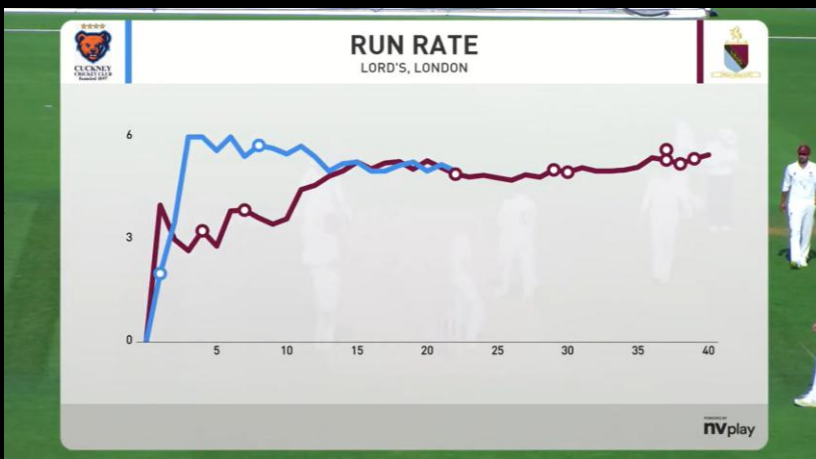

Innings Break - Cuckney won the toss and elected to bowl

Match Summary

Score Overlay

Manhattan

Run Rate

Worm

Generate Highlights Package ✕

Video Source