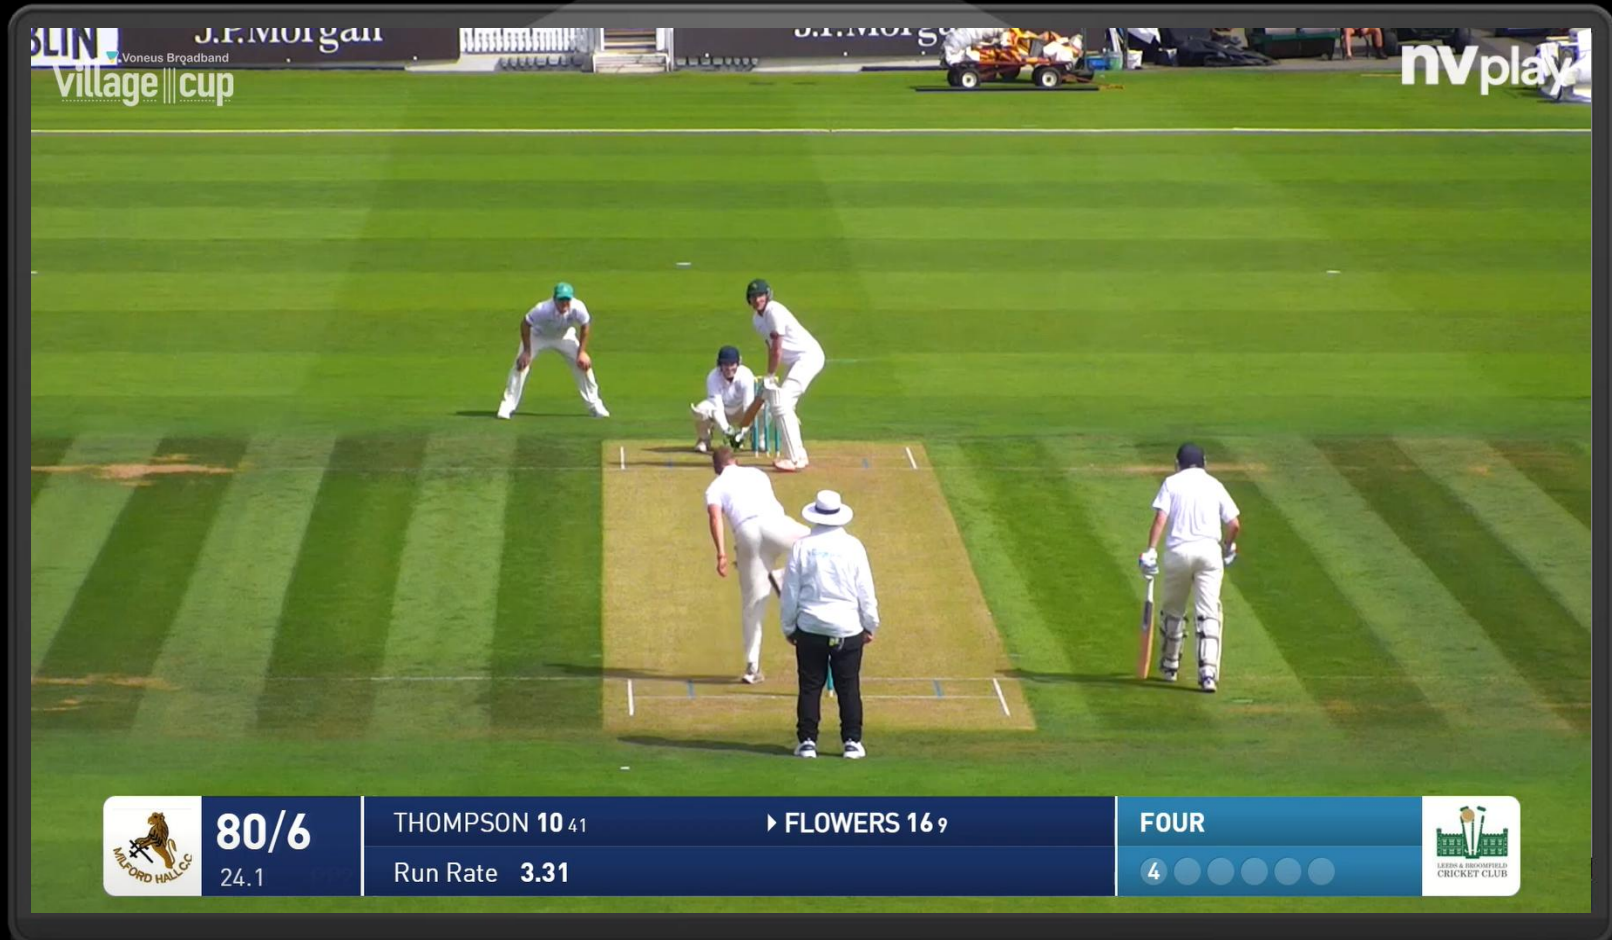

Scorecard | Scorebook | Partnerships | Over by Over | Manhattan | Worm | Stats Wizard

In Play Live Scorer Video Sync Status: N/A Scoring Sync Status: Up to Date 1:47 pm 29/06/2019

Professional scoring as used at the International level for over a decade, now available for club and recreational use via PCS Pro.