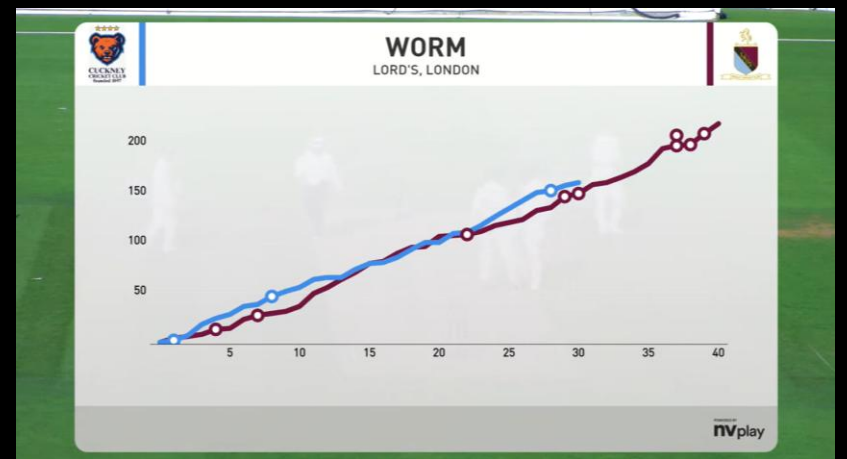

Innings Break - Cuckney won the toss and elected to bowl

Match Summary

Score Overlay

Manhattan

Run Rate

Worm

Generate Highlights Package ✕

Video Source