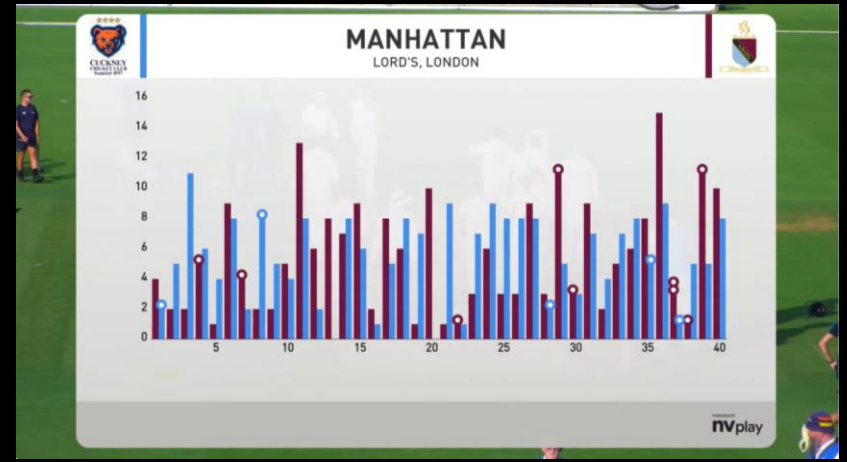

Partnerships

MATCH SUMMARY LORD'S, LONDON		POWERED BY nvplay	
BEXLEY CC 1ST XI		40 Overs	219/9
BASEY	10 28	WORRALL	3-30 8
STIDDARD	0* 0	N KEAST	2-22 3
TURNER	0 0	TILLOCK	2-34 8
HALEY	10 15	PORTER	1-24 8

Innings Break - Cuckney won the toss and elected to bowl

Match Summary

Score Overlay

Manhattan

Run Rate

Worm

Generate Highlights Package ✕

Video Source